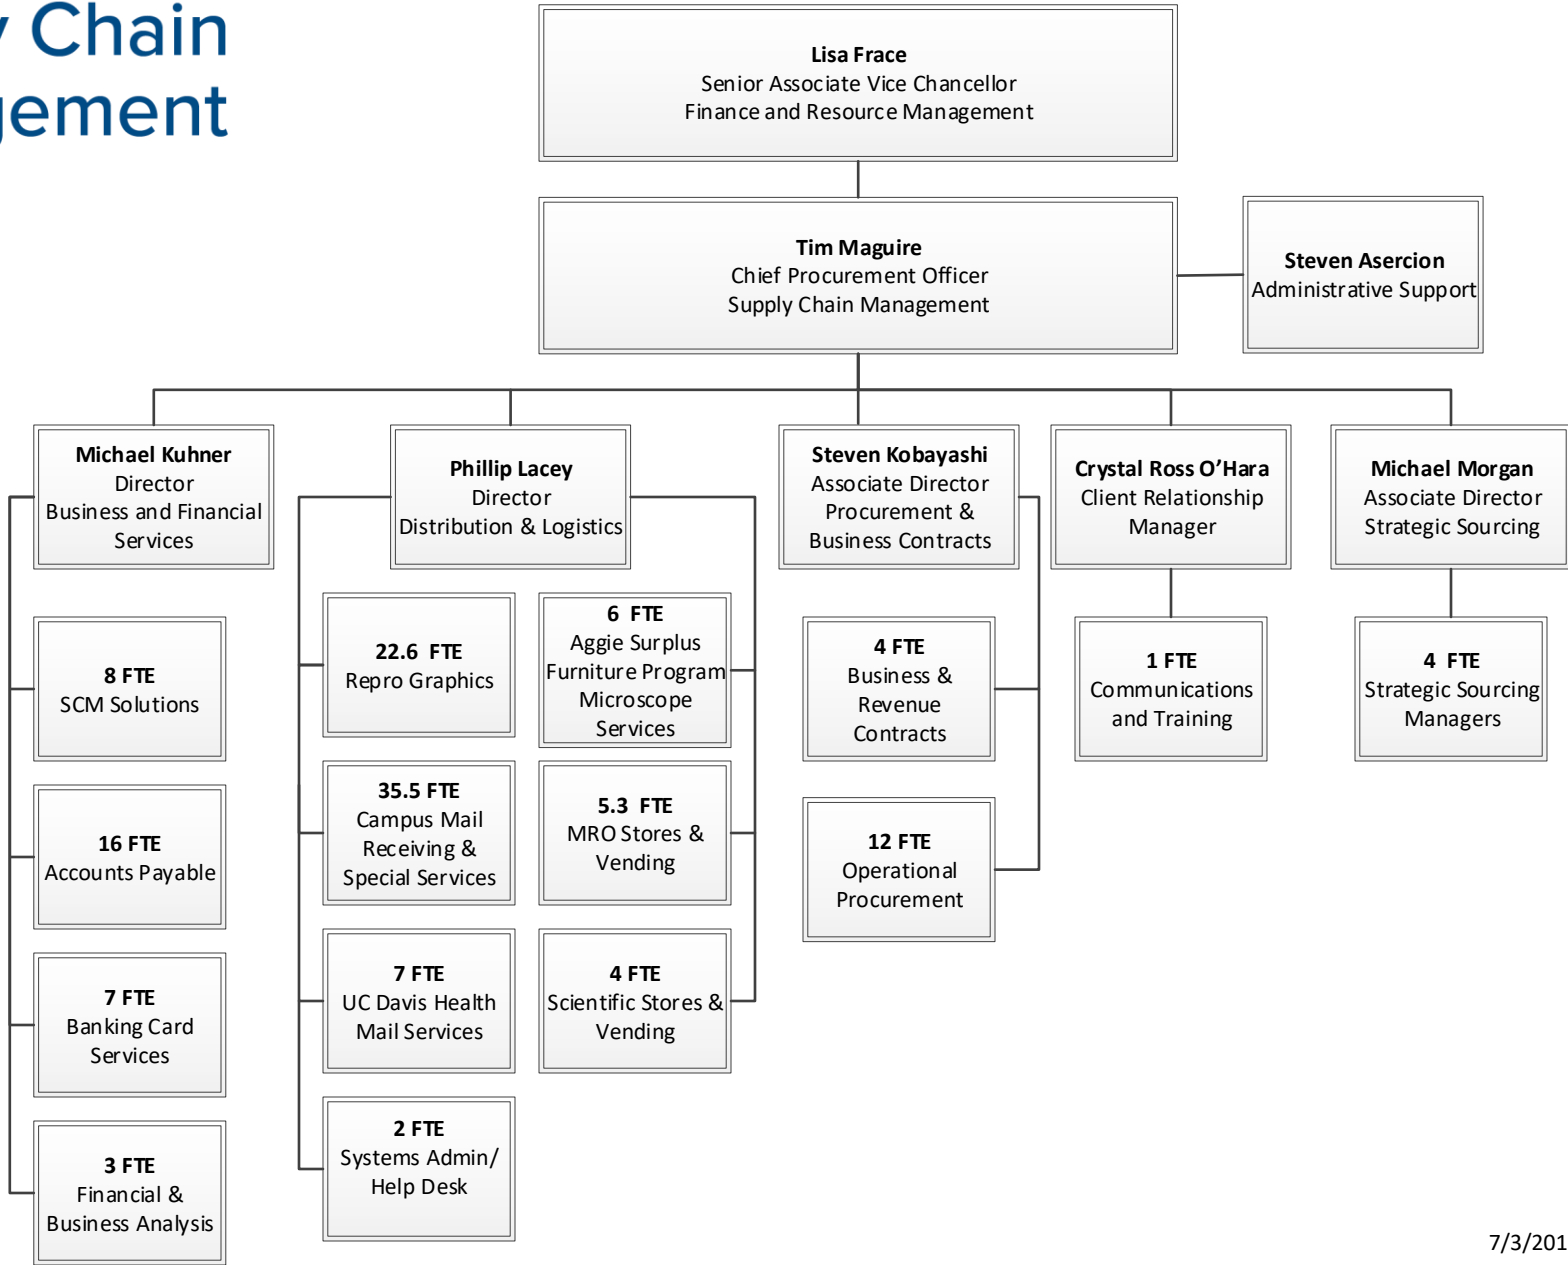

Supply Chain Management

144.4 FTE*

7/3/2019

*FTE includes Contract & Limited Employees, but does not include Student Assistants