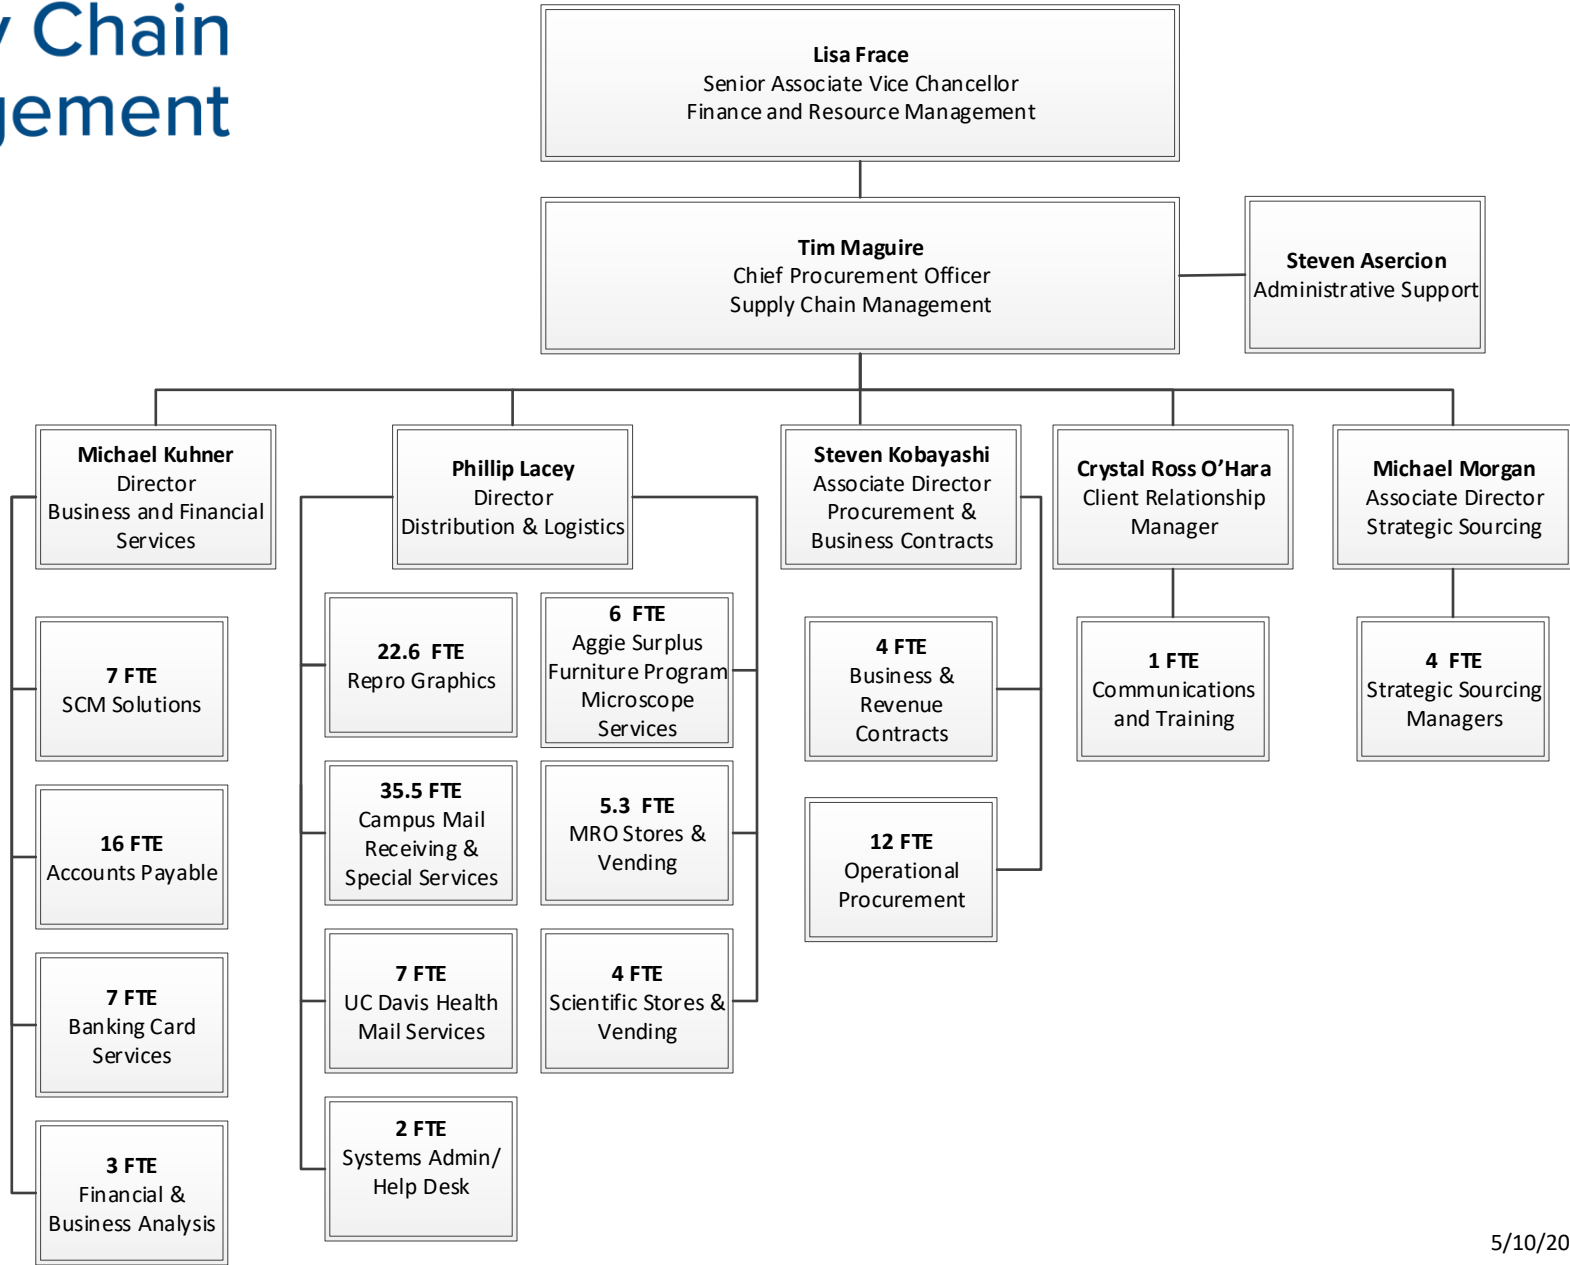

Supply Chain Management

143.4 FTE*

5/10/2019

*FTE includes Contract & Limited Employees, but does not include Student Assistants