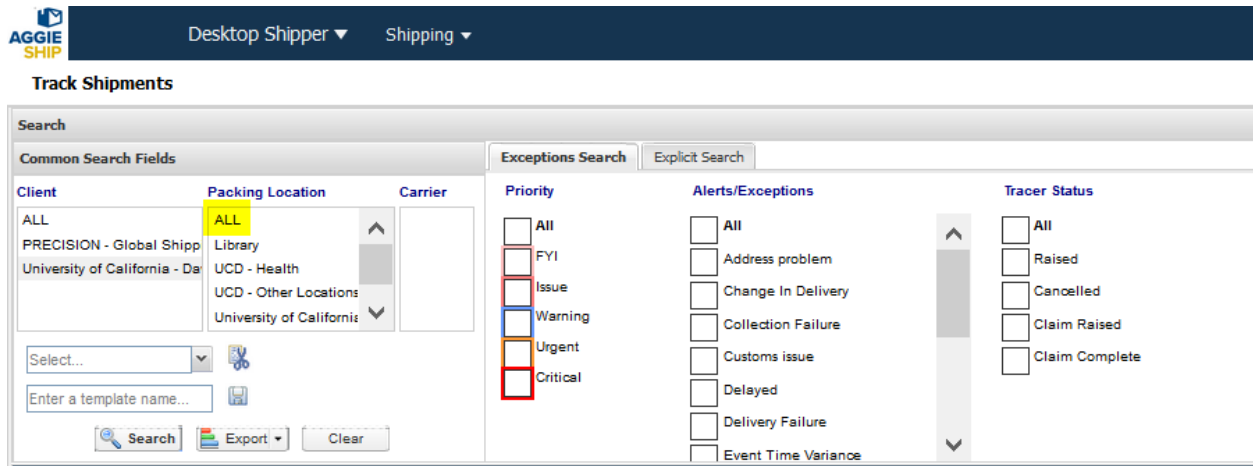

## Using the Track Shipments Drop-Down

1. Log into [aggieship.ucdavis.edu](http://aggieship.ucdavis.edu) with your Kerberos credentials.
2. Use the “Shipping” drop-down and select “Track Shipments”

3. Select “University of California-Davis” and “All” from “Packing Locations”

4. Select “Carrier” option. If you are unsure of the Carrier, select “All”

5. Select the "Explicit Search" tab.

**Track Shipments**

**Search**

**Common Search Fields**

**Client**  
 ALL  
 PRECISION - Global Shipp  
 University of California - Da

**Packing Location**  
 ALL  
 Library  
 UCD - Health  
 UCD - Other Locations  
 University of Californi

**Carrier**  
 ALL  
 DHX  
 FDW  
 UPS

**Exceptions Search** **Explicit Search**

**Priority**  
 All  
 FYI  
 Issue  
 Warning  
 Urgent  
 Critical