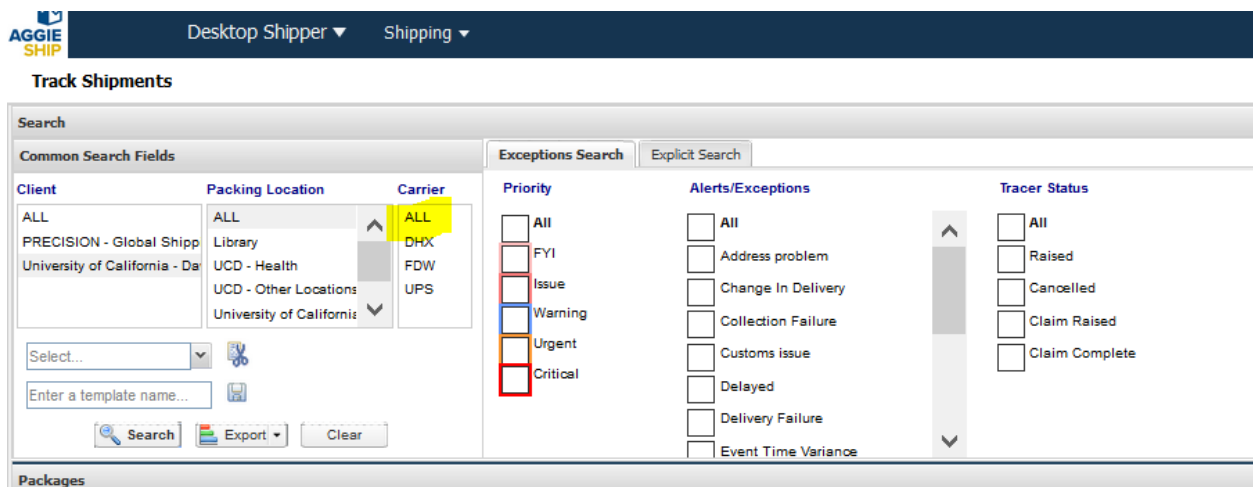

## Using the Track Shipments Drop-Down

1. Log into [aggieship.ucdavis.edu](http://aggieship.ucdavis.edu) with your Kerberos credentials.
2. Use the “Shipping” drop-down and select “Track Shipments”

3. Select “University of California-Davis” and “All” from “Packing Locations”

4. Select “Carrier” option. If you are unsure of the Carrier, select “All”

5. Select the "Explicit Search" tab.

**Track Shipments**

**Search**

**Common Search Fields**

**Client**  
 ALL  
 PRECISION - Global Shipp  
 University of California - Da

**Packing Location**  
 ALL  
 Library  
 UCD - Health  
 UCD - Other Locations  
 University of Californi

**Carrier**  
 ALL  
 DHX  
 FDW  
 UPS

**Exceptions Search** **Explicit Search**

**Priority**  
 All  
 FYI  
 Issue  
 Warning  
 Urgent  
 Critical

**Track Shipments**

**Search**

**Common Search Fields**

**Client**  
 ALL  
 PRECISION - Global Shipp  
 University of California - Da

**Packing Location**  
 ALL  
 Library  
 UCD - Health  
 UCD - Other Locations  
 University of Californi